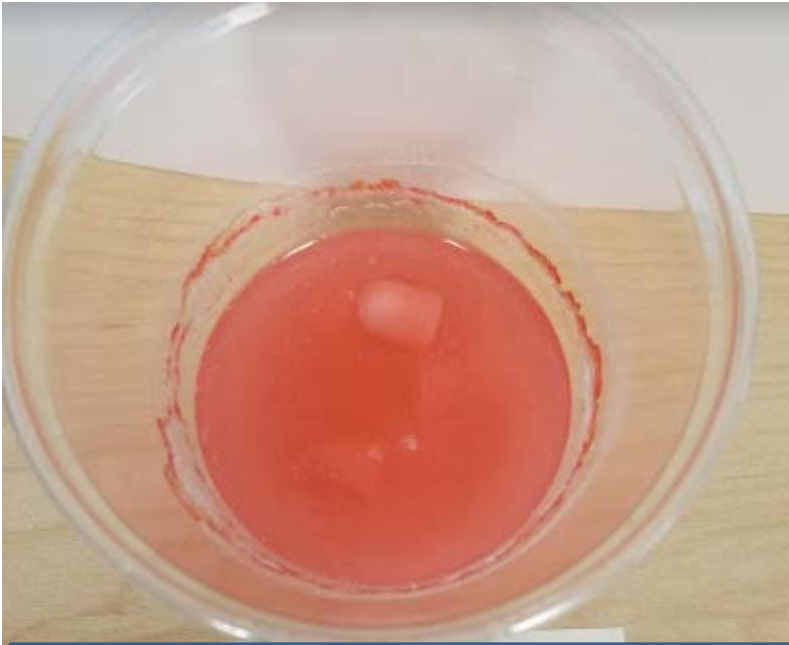

Nighttime Cold and Flu
Gelcaps after 8 hours

Nighttime Cold & Flu Gelcaps

Nighttime Cold and Flu
Gelcaps after 7 days