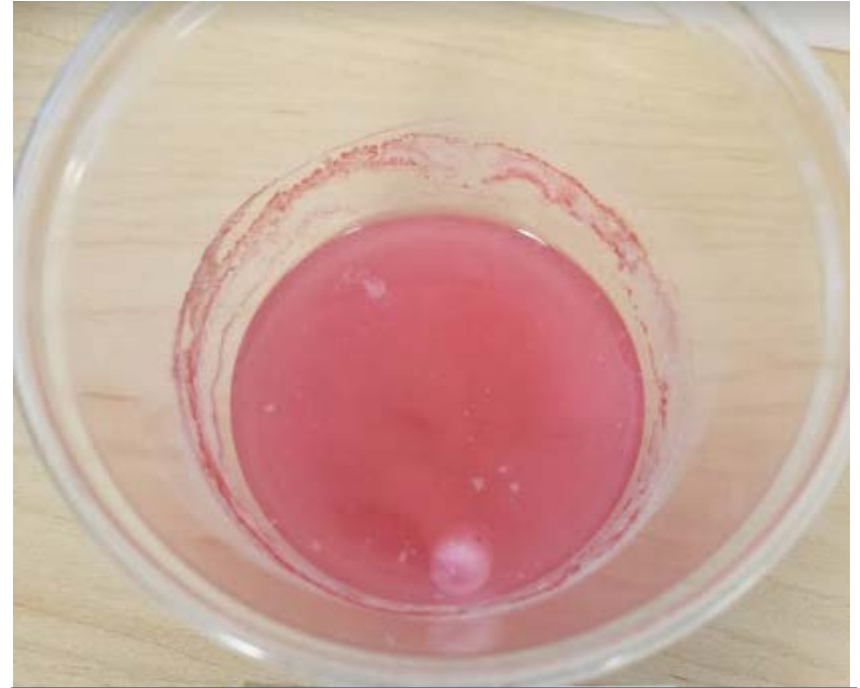

Daytime Cold and Flu
Gelcaps after 1 hour

Daytime Cold & Flu Gelcaps

Daytime Cold and Flu Gelcaps
after 8 hours

Daytime Cold and Flu
Gelcaps after 24 hours

Daytime Cold & Flu Gelcaps

Daytime Cold and Flu
Gelcaps after 7 days

Daytime Cold and Flu Gelcaps
after 7 days