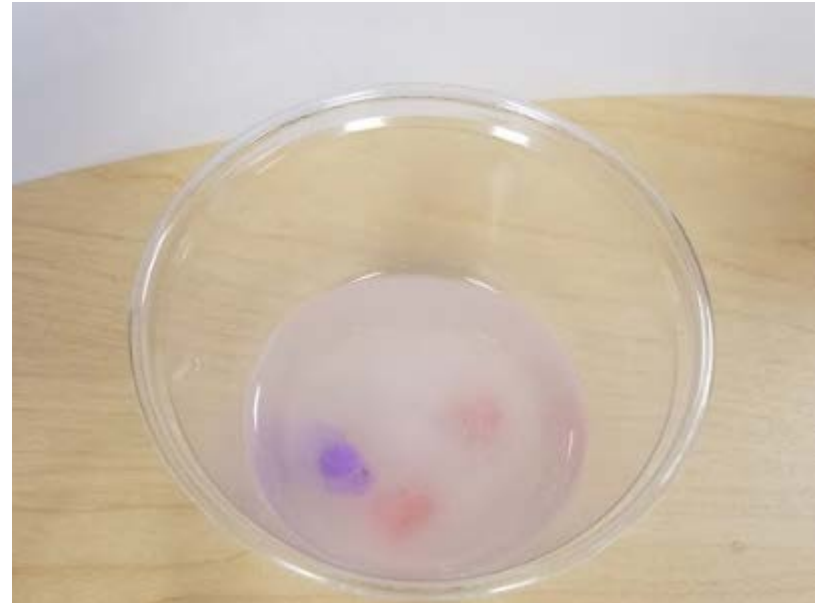

Pill Dissolving in Water Visuals - Cold & Flu Gelcaps

Daytime Cold & Flu Gelcaps

Daytime Cold and Flu
Gelcaps

Daytime Cold and Flu Gelcaps
after 5 minutes

Daytime Cold & Flu Gelcaps

Daytime Cold and Flu Gelcaps
after 30 minutes

Daytime Cold and Flu
Gelcaps after 1 hour

Daytime Cold & Flu Gelcaps

Daytime Cold and Flu Gelcaps
after 8 hours

Daytime Cold and Flu
Gelcaps after 24 hours

Daytime Cold & Flu Gelcaps

Daytime Cold and Flu
Gelcaps after 7 days

Daytime Cold and Flu Gelcaps
after 7 days